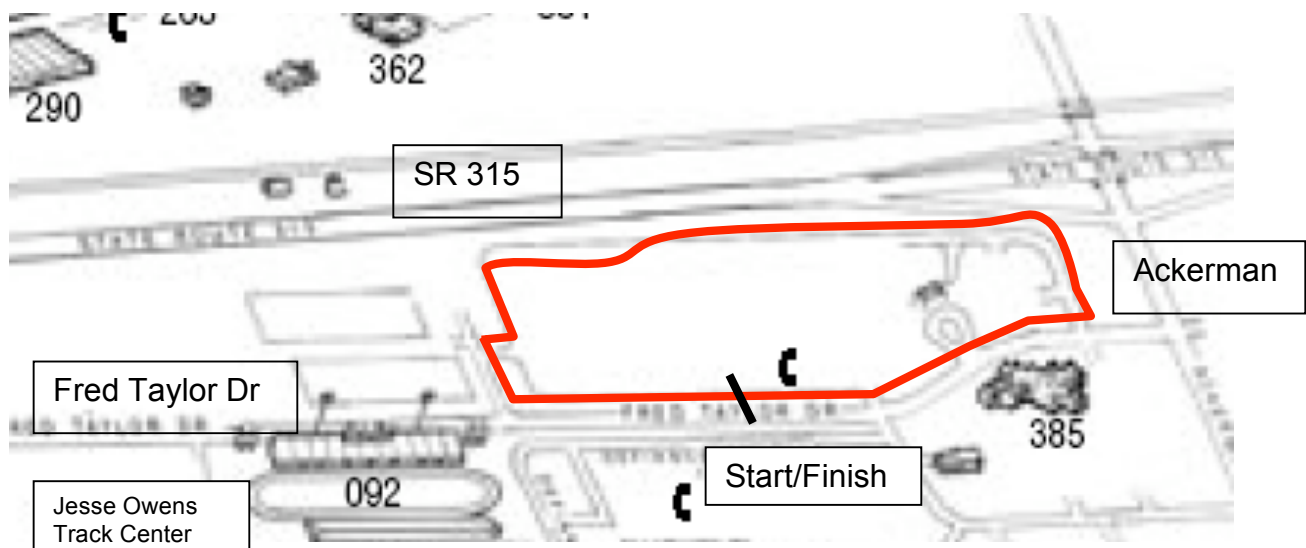

MWCCC Regional Championships
Hosted by Ohio State University
April 25th and 26th, 2009

MWCCC Championship Criterium
Ohio State University Campus – April 26th

9:00 AM	Men D	25 minutes
9:35 AM	Men C	30 minutes
10:15 AM	Women B	30 minutes
10:55 AM	Men B	45 minutes
11:50 AM	Women A	60 minutes
1:00 PM	Men A	70 minutes

Entry \$13 – all categories; Registration opens at 8:00 AM closes 1/2 hour before start.

Course is across from the Jesse Owens Track Center on the North side of the Ohio State University Campus, on Fred Taylor Drive, between Lane and Ackerman.

From RT315, take Lane Rd East to the first light (Fred Taylor rd to the north, Fyffe to the South). Turn Left (North). Park in the lot on the right.

Questions? Contact Chris Fischer cfischer30@yahoo.com
(614) 527-9538(home) (614) 395-4368(cell – urgent calls only, please)
Jon Wood – wood.584@osu.edu 614-560-4422

Map of Criterium Course:

Lodging – Several hotels located near the course which is on the Ohio State University campus.