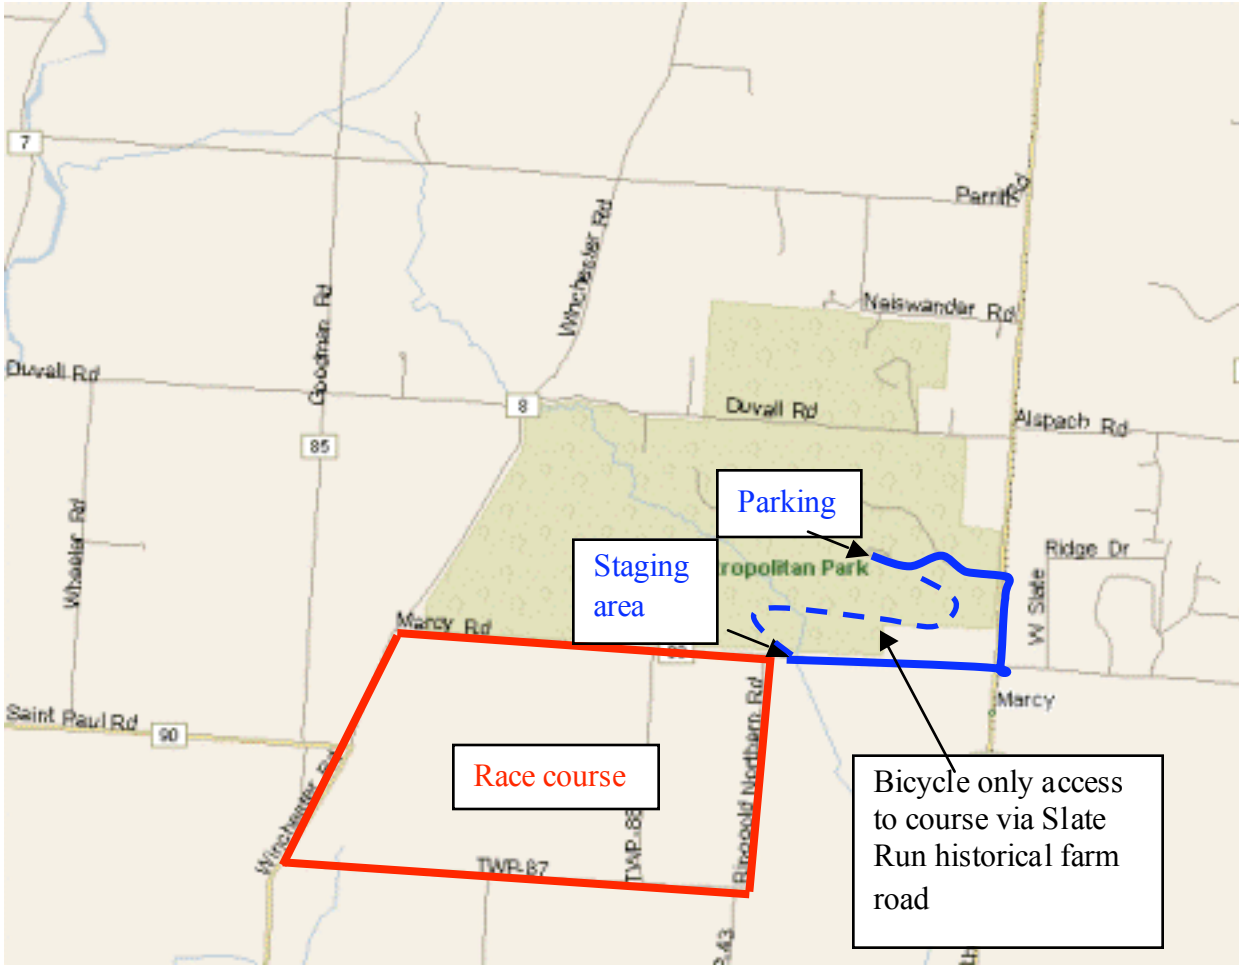

Men's B 11:46 5 laps 27 miles

Men's D 11:47 4 laps 22 miles

Entry fee: \$12.00

Registration closes ½ hour before each event.

Registration at Slate Run Metro Park, Marcy, OH.

After you enter the park, take the first legal left, and follow signs to the Shady Grove Picnic area

From Columbus, follow US 33 Southeast to Gender Rd. Turn right at end of ramp.

Follow Gender to Lithopolis Rd and turn left

Turn right on SR 674

Turn right into Slate Run Metro Park

Follow park road to first left.

Course is flat to rolling, with a short hill about ½ mile before the finish. It is mostly open, and wind can be a factor.

Contact information:

Chris Fischer

cfischer30@yahoo.com

614-395-4368 (Cell)

Race course

Staging area

Parking

Bicycle only access to course via Slate Run historical farm road