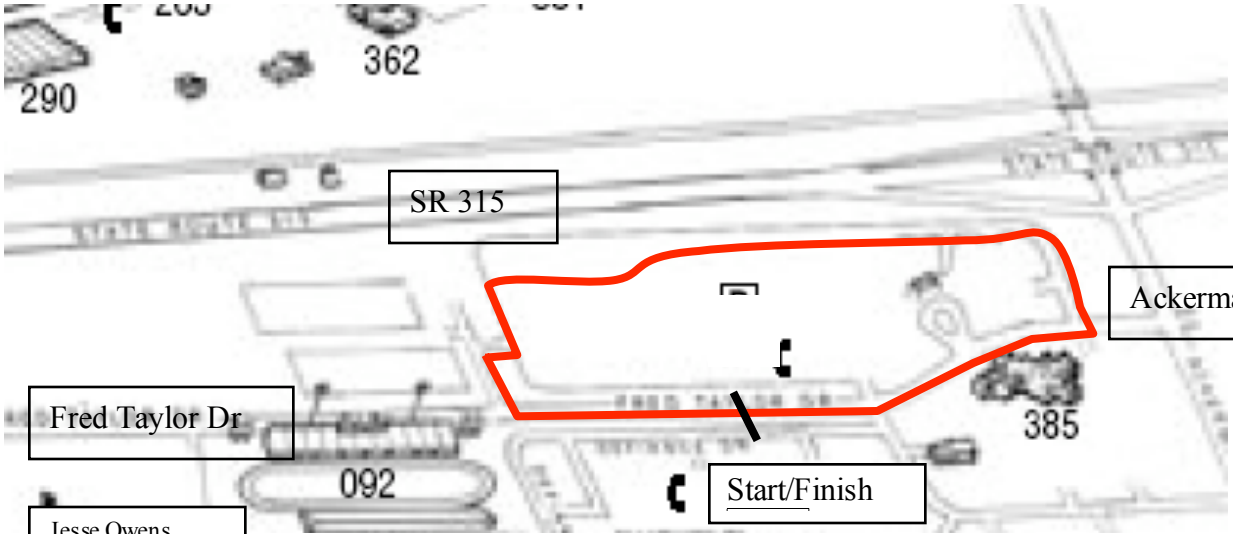

Course is basically flat

Entry \$12 – all categories; Registration closes 1/2 hour before start.

Course is across from the Jesse Owens Track Center on the North side of the Ohio State University Campus, on Fred Taylor Drive, between Lane and Ackerman.

From RT315, take Lane Rd East to the first light (Fred Taylor rd to the north, Fyffe to the South). Turn Left (North). Park in the lot on the right. No access to parking lot from Ackerman

Questions? Contact Chris Fischer cfischer30@yahoo.com
(614) 395-4368(cell)