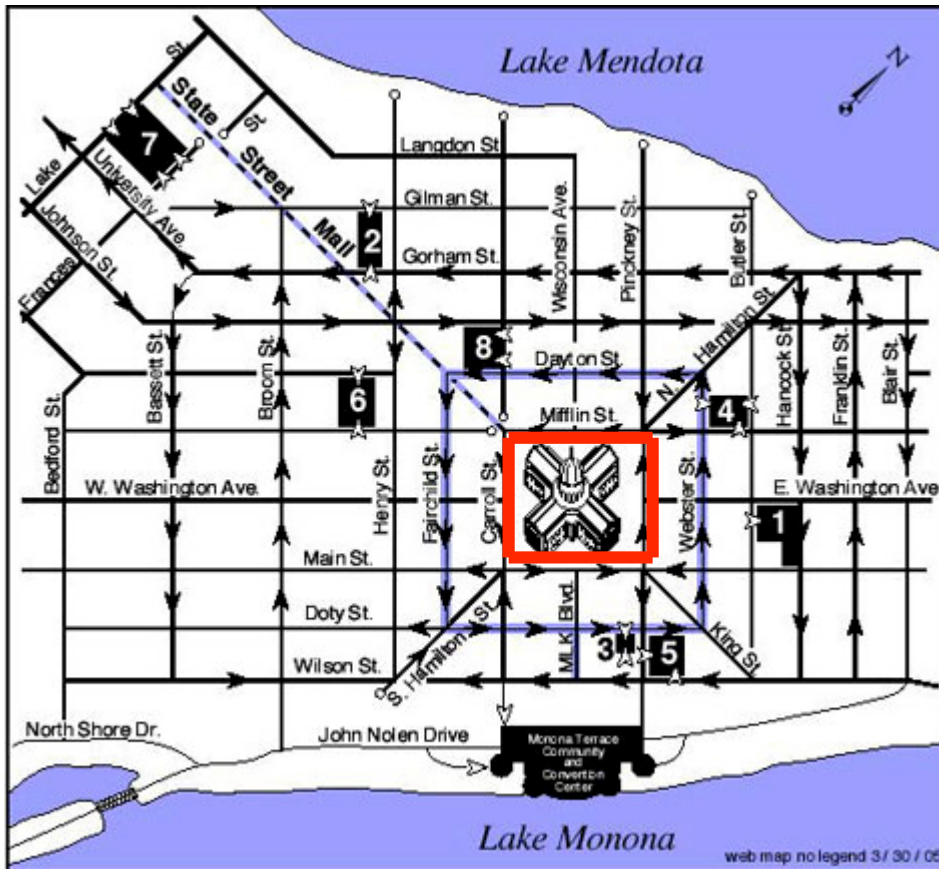

UW Madison Crit. On the Square

April 22, 2007
MWCCC

Held under USCF permit # -----

COURSE DISCRIPTION:

The course is located around the Wisconsin state capital in downtown Madison. It is a 4 corner 1 Km. square that is nearly flat and very fast. Due to being right next to State Street plenty of food and coffee will be near by. Arrive early to find parking.

DIRECTIONS:

From Milwaukee take I-94W to WI-30W Exit onto US-151 S/E (Washington Ave.) continue on Washington until you hit the capital building and find parking in the streets or one of the public parking structures.

CONTACT INFO:

YVONNE SCHUMACHER
yschumacher@wisc.edu

262-501-0182

 = course

Parking ramps:

- 1: Brayton Lot
- 2: Buckeye Lot
- 3: Lot 88
- 4: Capitol Square North Ramp
- 5: Government East Ramp
- 6: Overture Center Ramp
- 7: State Street Campus Ramp
- 8: State Street Capitol Ramp