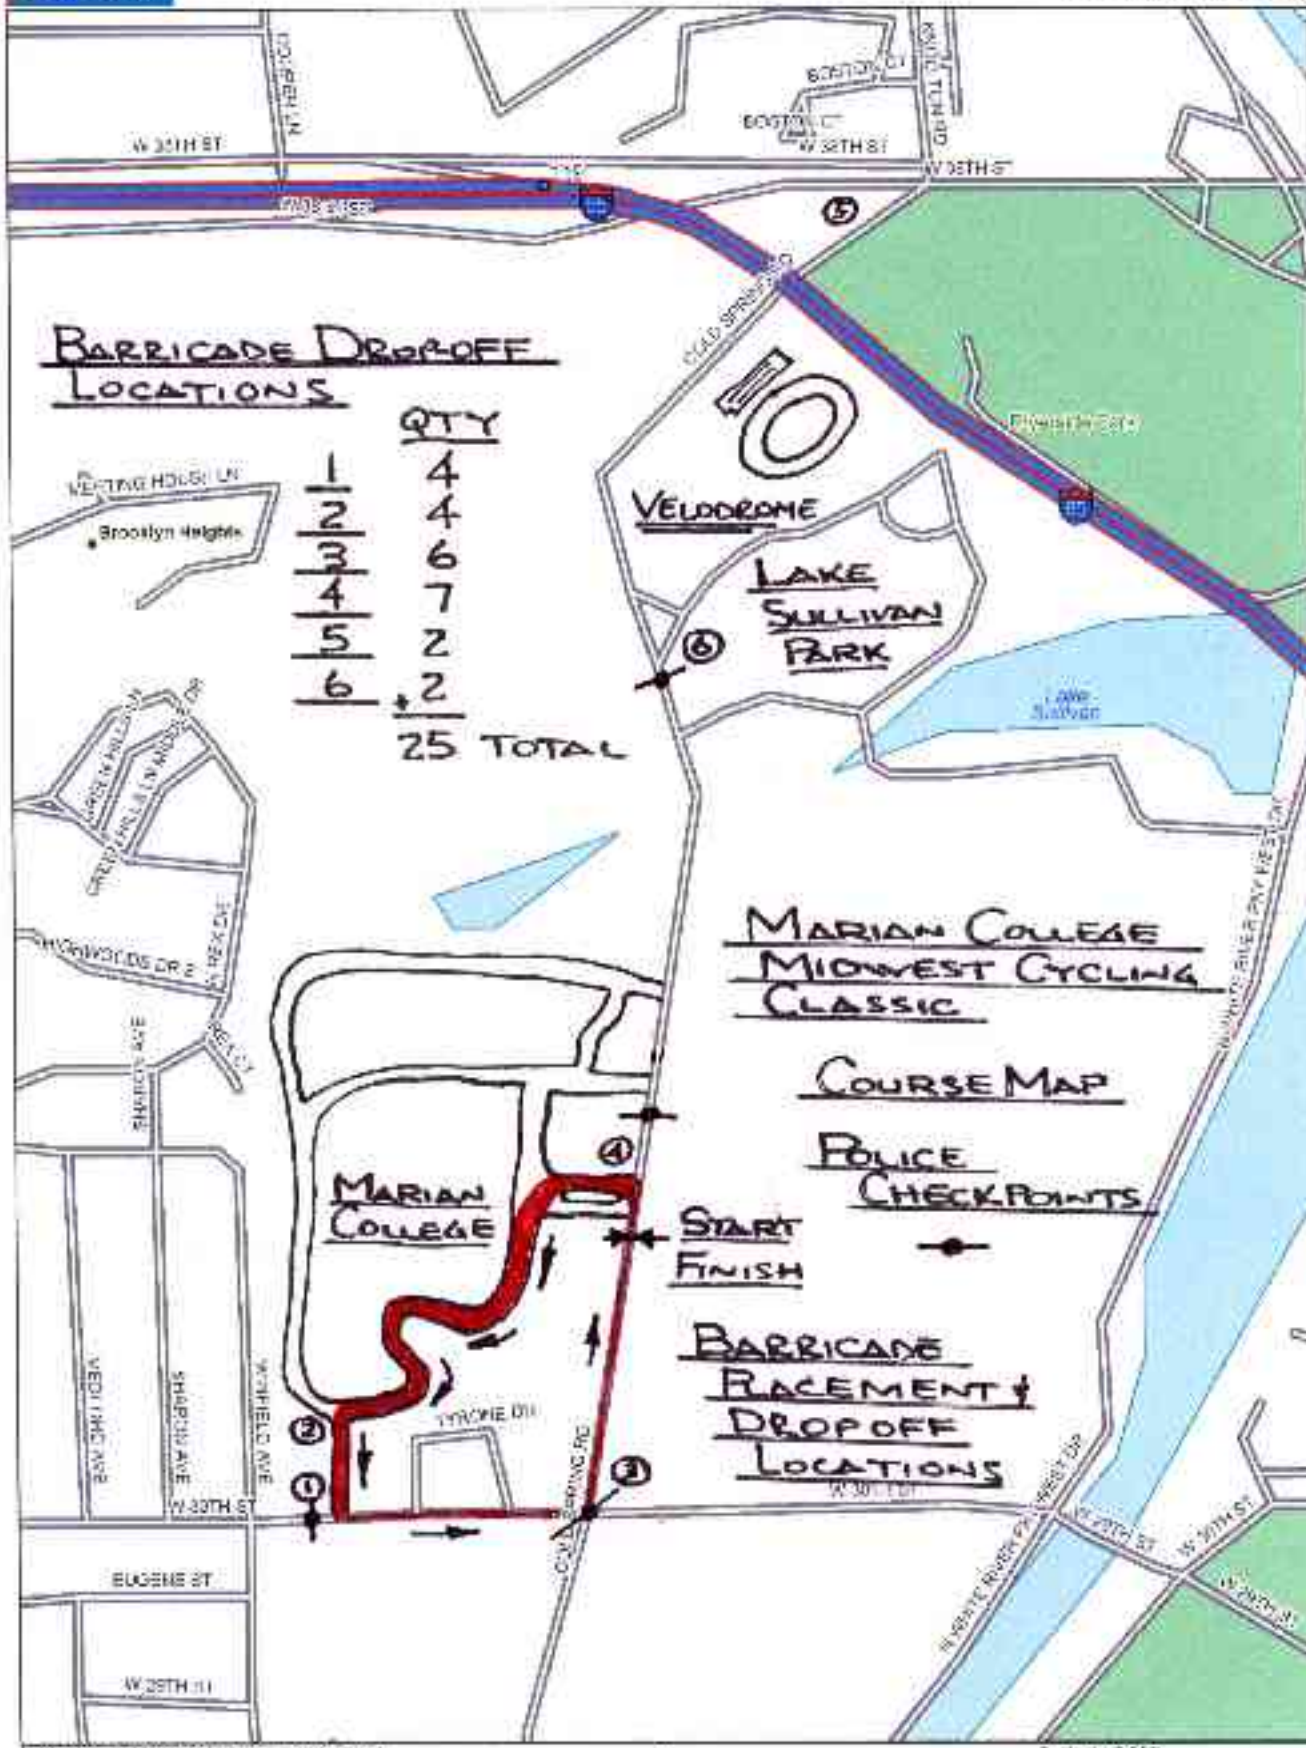

BARRICADE DROP-OFF LOCATIONS

	QTY
1	4
2	4
3	6
4	7
5	2
6	2
	<u>25 TOTAL</u>

MARIAN COLLEGE
MIDWEST CYCLING
CLASSIC

COURSE MAP

POLICE
CHECKPOINTS

START
FINISH

BARRICADE
PLACEMENT &
DROP OFF
LOCATIONS